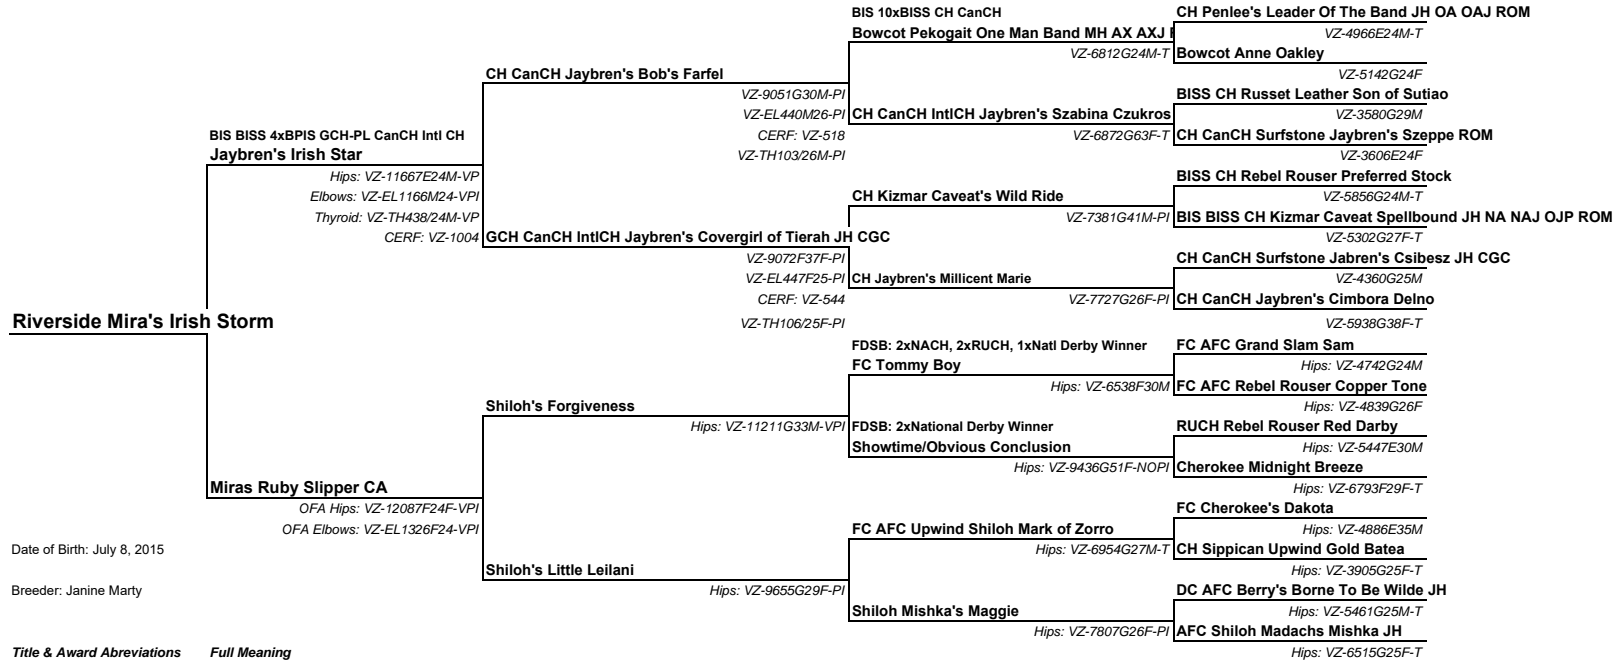

# Pedigree

Your Puppy

Parents

Grandparents

Great-grandparents

Great-great-grandparents

Date of Birth: July 8, 2015

Breeder: Janine Marty

Title & Award Abbreviations	Full Meaning
BIS	Best In Show
BISS	Best In Specialty Show
GCH-PL	Grand Champion - Platinum
GCH	Grand Champion
CanCH	Canadian Champion
IntlCH	International Champion
CH	AKC Show Champion
JH	AKC Junior Hunter
OA	AKC Open Agility
OAJ	AKC Open Agility Jumpers
MH	AKC Master Hunter
ROM	Vizsla Club of America Registry of Merit
AX	AKC Agility Excellent
AXJ	AKC Agility Excellent Jumpers
NA	AKC Novice Agility
NAJ	AKC Novice Agility Jumpers
CGC	AKC Canine Good Citizen
CA	AKC Coursing Ability
FC	AKC Field Champion
AFC	AKC Amateur Field Champion
FDSB NACH	Field Dog Stud Book National Amateur Field Champion
FDSB NCH	Field Dog Stud Book National Field Champion
FDSB RUCH	Field Dog Stud Book Runner-Up National Field Champion